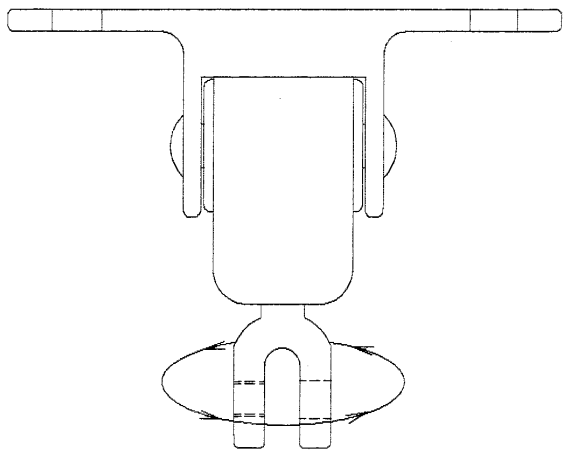

Art. Nr. 1254

SCHAUKELGELENK

Edelstahl-Guss
Nylonlager

SWING FITTING

Stainless steel, casted
Nylon bearings